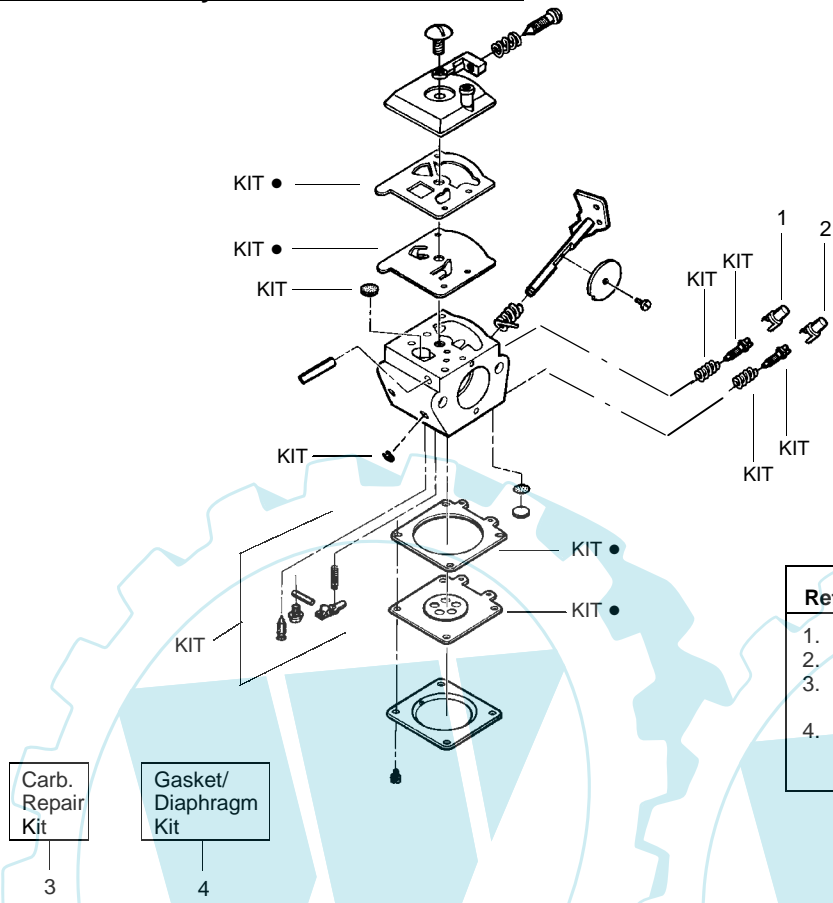

PARTS LIST NO. 530086365		BRICOMARCHE PARTS LIST	MODEL(s) 31WT	
DATE 6/17/03	Replaces 4/16/03 - 530086365		Note: Illustration may differ from actual model due to design changes	PAGE NO. 3

Carburetor Assembly No. 530071332 - WT583

⚠ WARNING
All repairs, adjustments and maintenance not described in the Operator's Manual must be performed by qualified service personnel.

Ref.	Part No.	Description
1.	530038478	Limiter Cap (Low-tan)
2.	530038479	Limiter Cap (High-brown)
3.	530069829	Carburetor Repair Kit (KIT= Indicates Contents)
4.	530069844	Gasket/Diaphragm Kit (●=Indicates Contents)

Kit - Carburetor Assembly No. 530071638 - WT-629

Note: No Repair kits are available for this carburetor, please order the complete assembly part number 530-071638 (WT-629)

✓ = NEW PART NUMBER FOR THIS IPL ★ = REFER TO THE SERVICE REFERENCE INDICATED FOR MORE INFORMATION. (LOCATED AT END OF IPL)
● = THESE PARTS ARE ILLUSTRATED FOR CLARITY. ORDER COMPLETE ASSEMBLY.