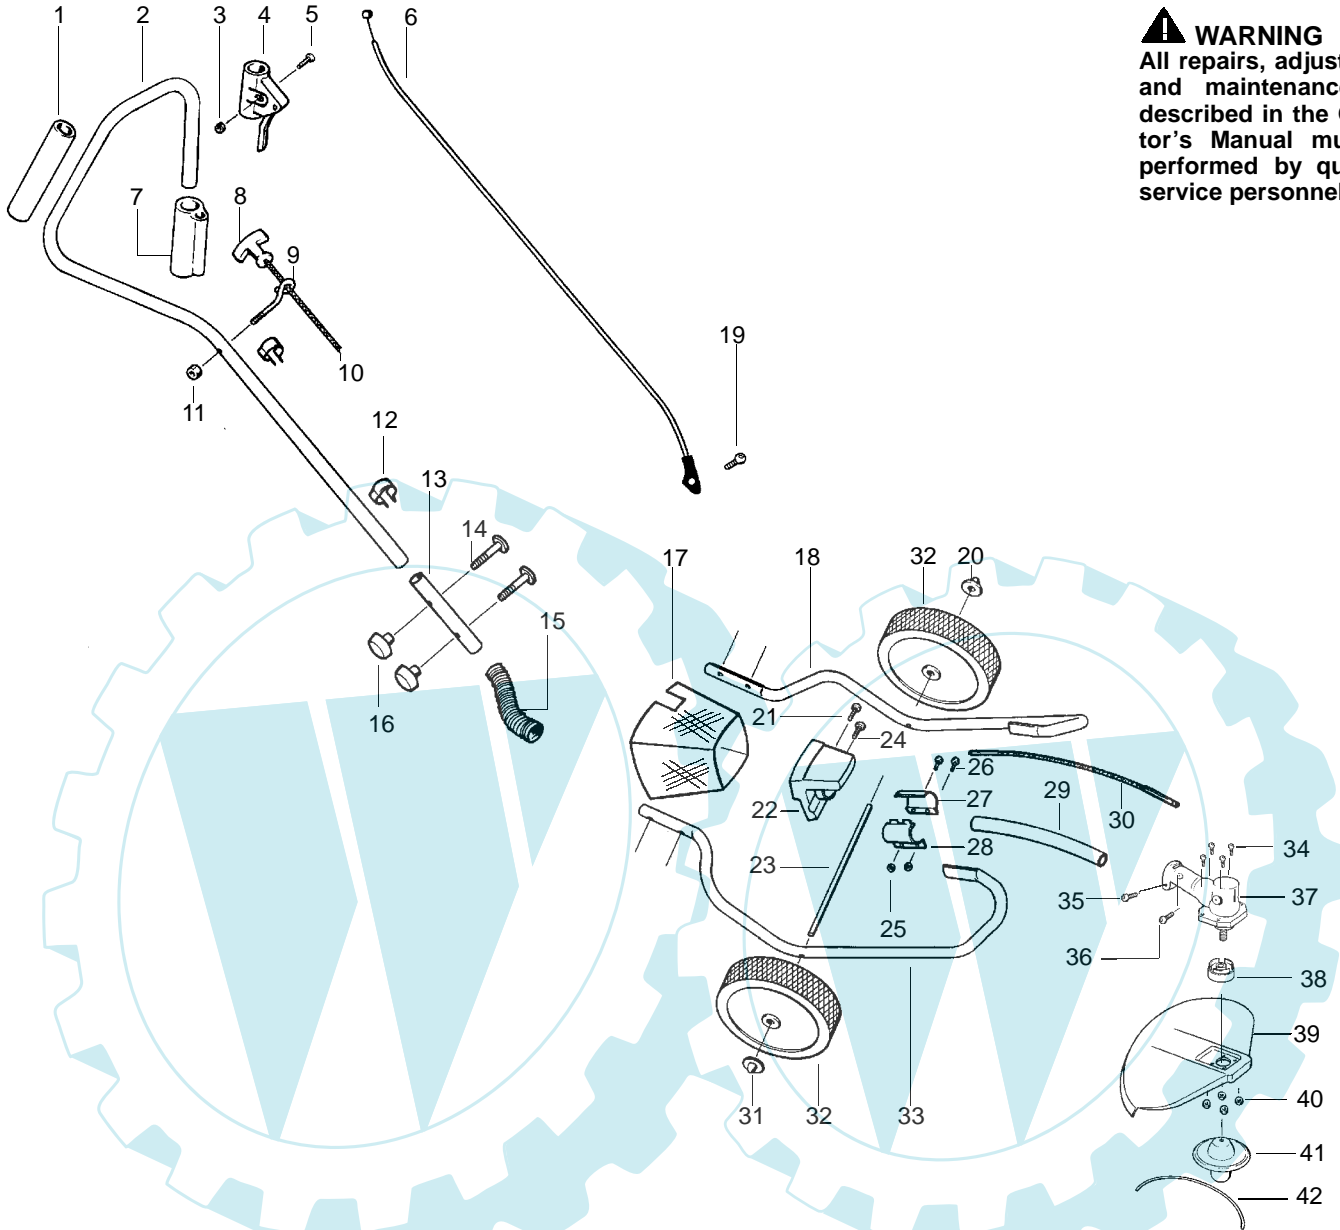

PARTS LIST NO. 530086365		BRICOMARCHE PARTS LIST	MODEL(s) 31WT
DATE 6/17/03	Replaces 4/16/03 - 530086365		Note: Illustration may differ from actual model due to design changes

⚠ WARNING
All repairs, adjustments and maintenance not described in the Operator's Manual must be performed by qualified service personnel.

Ref.	Part No.	Description	Ref.	Part No.	Description	Ref.	Part No.	Description
1.	530095847	Grip	19.	530015775	Screw	36.	530016371	Screw
2.	530054587	Upper Handle	20.	530054582	Push Nut	37.	530071584	Gearbox Ass'y.
3.	530016284	Locknut	21.	530016319	Screw	38.	530095814	Dust Cup
4.	530010959	Throttle Hsg. Ass'y.	22.	530054762	Front Retainer Ass'y.	39.	530095840	Shield
5.	530015774	Screw	23.	530054495	Axle	40.	530016284	Nut
6.	530054626	Throttle Cable	24.	530015940	Screw	41.	530095854	Cutting Head w/Line Ass'y.
7.	530054494	Grip (Closed)	25.	530016124	Nut	42.	952711567	Line (12PK)
8.	530027569	Starter Handle	26.	530015650	Screw			
9.	530054588	Rope Guide	27.	530054593	Clamp Left	Not Shown		
10.	530069421	Rope Kit	28.	530054592	Clamp Right	530163412	Operator Manual	
11.	530015515	Locknut	29.	530071330	Driveshaft Ass'y.	530047899	Decal Shaft Warning	
12.	530015982	Cable Clamp	30.	530095842	FlexShaft	530054664	Decal On/Off	
13.	530095851	Lower Handle	31.	530054582	Push Nut			
14.	530054631	Bolt	32.	530071335	Wheel Kit			
15.	530054595	Air Filter Hose	33.	530054586	Frame Right			
16.	530016119	T-Knob	34.	530015709	Screw			
17.	530054584	Inlet Screen	35.	530016014	Screw			
18.	530054585	Frame Left						

Carburetor Assembly No. 530071332 - WT583

⚠ WARNING
All repairs, adjustments and maintenance not described in the Operator's Manual must be performed by qualified service personnel.

Ref.	Part No.	Description
1.	530038478	Limiter Cap (Low-tan)
2.	530038479	Limiter Cap (High-brown)
3.	530069829	Carburetor Repair Kit (KIT= Indicates Contents)
4.	530069844	Gasket/Diaphragm Kit (●=Indicates Contents)