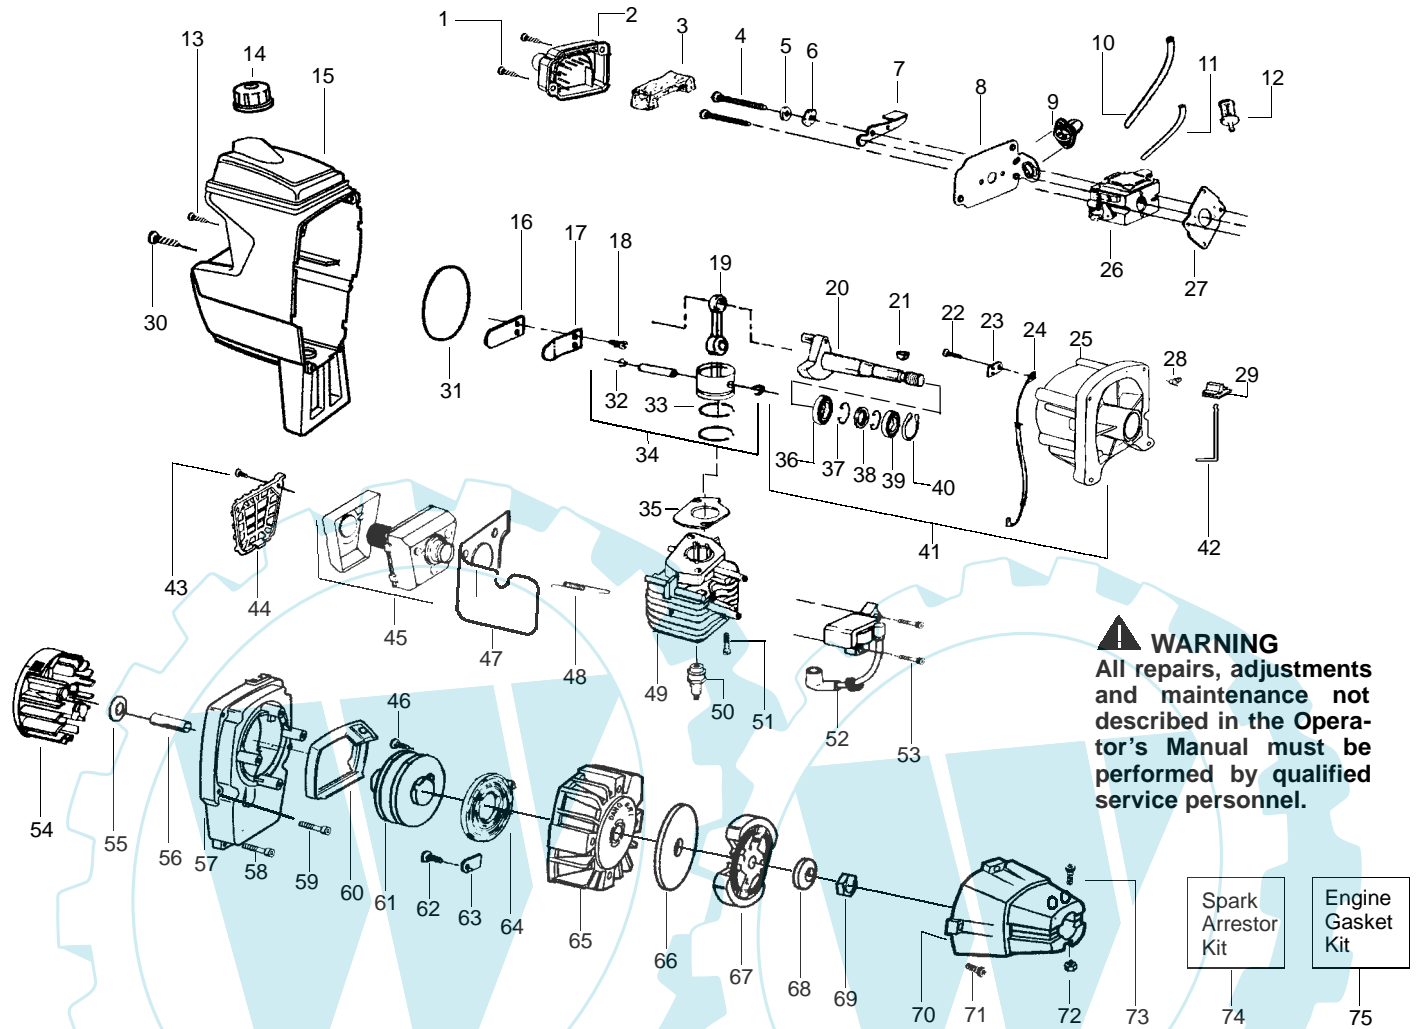

PARTS LIST NO. 530086365		BRICOMARCHE PARTS LIST	MODEL(s) 31WT	
DATE 6/17/03	Replaces 4/16/03 - 530086365		NOTE: Illustration may differ from actual model due to design changes	PAGE NO. 2

Ref.	Part No.	Description	Ref.	Part No.	Description	Ref.	Part No.	Description
1.	530015650	Screw	27.	530069276	Gasket-Carburetor	54.	530039189	Flywheel Ass'y.
2.	530054589	Air Filter Cover	28.	530027545	Switch Ramp	55.	530016030	Washer
3.	530054627	Air Filter Foam	29.	530038309	Switch Cover	56.	530027511	Spacer-Clutch
4.	530015849	Screw	30.	530015771	O-ring-C'case/Shroud	57.	530027948	Fan Housing
5.	530015852	Choke Spacer	31.	530069276	Piston Pin Retainer	58.	530016315	Screw
6.	530015254	Washer	32.	530015162	Piston Ring (2)	59.	530015770	Screw
7.	530038103	Choke Shutter	33.	530025875	Piston Kit	60.	530054723	Retainer/Eyelet Ass'y
8.	530054594	Choke Plate	34.	530071734	(Incls. 32, 33 & Pin)	61.	530071387	Starter Pulley Kit
9.	530047721	Bulb Ass'y.	35.	530069276	Gasket-Cylinder	62.	530015496	Screw
10.	530069216	Kit-Fuel Line (large)	36.	530032103	Inner Bearing	63.	530027523	Retainer
11.	530069247	Kit-Fuel Line (small)	37.	530015787	Retaining Ring	64.	530027531	Starter Spring
12.	530095646	Fuel Pick-up Ass'y.	38.	530019158	Crankshaft Seal	65.	530014009	Assy-Pulley Hsg.
13.	530015772	Screw	39.	530032102	Outer Bearing	66.	530094189	Washer-Clutch
14.	530014347	Fuel Cap Ass'y.	40.	530015789	Retaining Ring-C'shaft	67.	530069254	Kit-Clutch Ass'y.
15.	530054651	Shroud/Tank Ass'y.	41.	530071705	Crankcase/Crankshaft	68.	530015796	Washer-Bevel
16.	530027593	Reed Valve	42.	530027959	Ass'y. (Incls.20, 25 & 36-40)	69.	530016320	Nut
17.	530054596	Reed Stop	43.	530015717	Switch Spring	70.	530014017	Clutch Housing Ass'y.
18.	530016064	Screw	44.	530027781	Screw	71.	530015770	Screw
19.	530010960	Connecting Rod Ass'y.	45.	530069310	Muffler Guard	72.	530015768	Locknut.
20.	530010934	Crankshaft Ass'y.	46.	530016392	Muffler Kit	73.	530015767	Screw
21.	530015126	Flywheel Key	47.	530053346	Screw	74.	952701612	Spark Arrestor Kit
22.	530015780	Screw	48.	530036409	Heat Shield/Air Dam	75.	530069276	Engine Gasket Kit
23.	530027546	Insulator Switch	49.	530071581	Muffler Spring			(Incls. 27, 31 & 35)
24.	530027547	Leadwire Ass'y.	50.	952030249	Kit-Cylinder			
25.	530012514	Crankcase Ass'y. (Incls. 36-39)	51.	530001624	Spark Plug (RCJ-6Y)			
26.	---	Carburetor Ass'y. Kit (WT-583)	52.	5300039134	Screw			
	530071638	(WT-629)	53.	530016357	Ignition Module			
					Screw			

✓ = NEW PART NUMBER FOR THIS IPL

★ = REFER TO THE SERVICE REFERENCE INDICATED FOR MORE INFORMATION. (LOCATED AT END OF IPL)